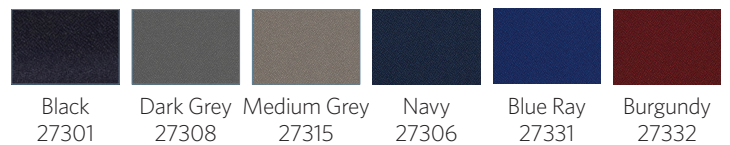

Arms

Fixed armrests with durable poly pads are standard.

QuickShip

QuickShip with black upholstery has a lead time of 2 days for up to 50 chairs. Other QuickShip colored upholstery has a lead time of 7 days for up to 20 chairs. Valo QuickShip fabrics are 100% polyester, 60,000 double rubs.

QuickShip

FX2201
with Optional White Poly Back
QuickShip

FX2201
with Optional White Poly Back
QuickShip

flexo	DESCRIPTION	QUICK-SHIP	COM/A	B	C/COL	D	E	F	G	H	I	LTH
FX2201	Desk chair with arms, with poly back	\$369	429	442	467	492	517	542	567	592	617	642
FX2201M	Medium stool with arms, with poly back	\$489	549	562	587	612	637	662	687	712	737	762
FX2201T	Tall stool with arms with poly back	\$509	569	582	607	632	657	682	707	732	757	782
DIMENSIONS												
SEAT - TASK CHAIR	19W x 18.5D x 16-21H											
SEAT - MEDIUM STOOL	19W x 18.5D x 19-26H											
SEAT - TALL STOOL	19W x 18.5D x 23-31H											
BACK	18W x 19H											
BASE	25 Diameter											