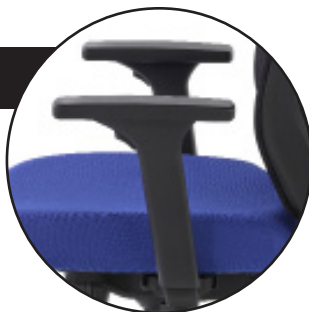

SN6402
QuickShip

SN6502
QuickShip

SN6402M
QuickShip

Function

Synchronized seat and back with tension adjustment, seat depth adjustment and multi-position back lock enables the users to adjust the chair to suit their body size and working needs.

Mesh Back

Black soft-knit mesh with integrated lumbar support allows for the ventilation and dissipation of body heat to ensure a comfortable and correct position while seated. Available in six colors.

Arms

Height and width adjustable with durable polyurethane pads makes it easy to position the arms to best suit the individual user.

Upholstered Back

Fully upholstered soft-cushioned back with adjustable lumbar support provides optimized comfort and ensures a correct posture while seated. Available in six colors.

Standard Specifications	DESCRIPTION
Function	Synchronized seat and back with tension adjustment and multi-position back lock and adjustable lumbar support, with integrated sliding seat for seat depth adjustment
Trim finish (base, backrest frame and arm post)	Black
Back - Mesh Back Model	Breathable polyester stretch mesh, with integrated adjustable lumbar support. Available in 6 colors - see "Mesh Back Colors" on page 8
Back - Upholstered Back Model	Soft stretch polyester fabric, with integrated adjustable lumbar support. Available in 6 colors - see page 8
Seat	Contoured with soft waterfall front edge, with integrated seat depth adjustment. Available in 6 QuickShip colors - see page 8 - or any other graded fabrics
Arms	Height and width adjustable with durable polyurethane pads
Base	Black Nylon 5 Star Base
Carpet Casters	Hard Wheel Free Rolling Casters for Soft Surface
Footring for Stools	Polished 20" Diameter with simple Rotation/Lock for Height Variation of Footring