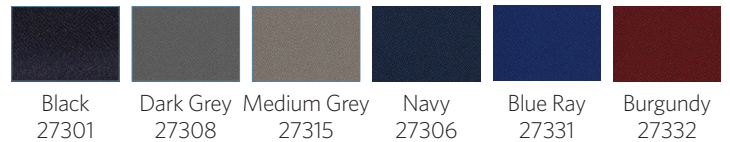

FX2201
QuickShip

FX2201
with Optional White Poly Back
QuickShip

Function

Swivel tilt with tension adjustment and back lock makes Flexo ideal for short term focus work or meetings.

Back

The curved and slatted back, available in white or black poly, offers great support and allows for ventilation and dissipation of body heat.

Arms

Fixed armrests with durable poly pads are standard.

QuickShip

QuickShip with black upholstery has a lead time of 2 days for up to 50 chairs. Other QuickShip colored upholstery has a lead time of 7 days for up to 20 chairs. Valo QuickShip fabrics are 100% polyester, 60,000 double rubs.

QuickShip

FX2201
with Optional White Poly Back
QuickShip

FX2201
with Optional White Poly Back
QuickShip

flexo	DESCRIPTION	QUICK-SHIP	COM/A	B	C/COL	D	E	F	G	H	I	LTH
FX2201	Desk chair with arms, with poly back	\$369	429	442	467	492	517	542	567	592	617	642
FX2201M	Medium stool with arms, with poly back	\$489	549	562	587	612	637	662	687	712	737	762
FX2201T	Tall stool with arms with poly back	\$509	569	582	607	632	657	682	707	732	757	782
DIMENSIONS												
SEAT - TASK CHAIR	19W x 18.5D x 16-21H											
SEAT - MEDIUM STOOL	19W x 18.5D x 19-26H											
SEAT - TALL STOOL	19W x 18.5D x 23-31H											
BACK	18W x 19H											
BASE	25 Diameter											